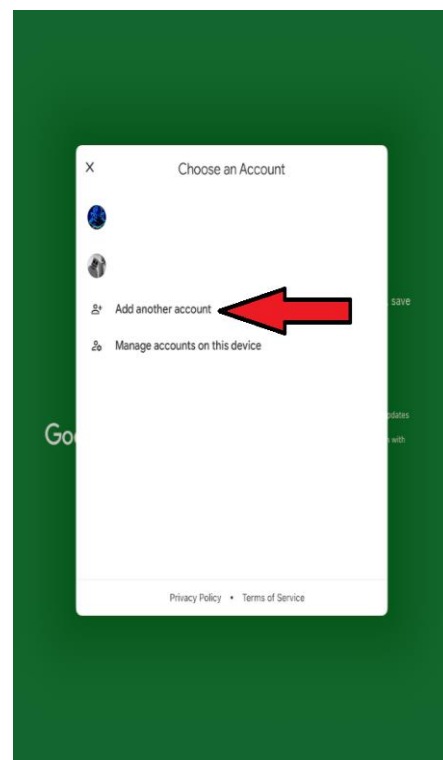

## Install Google Classroom and Google Meet from the App store

## Enter Google Classroom

**If you get the following screen after signing in with your school email, it just means it has gone to your personal account which is the default on your device. Just switch the account as below:**